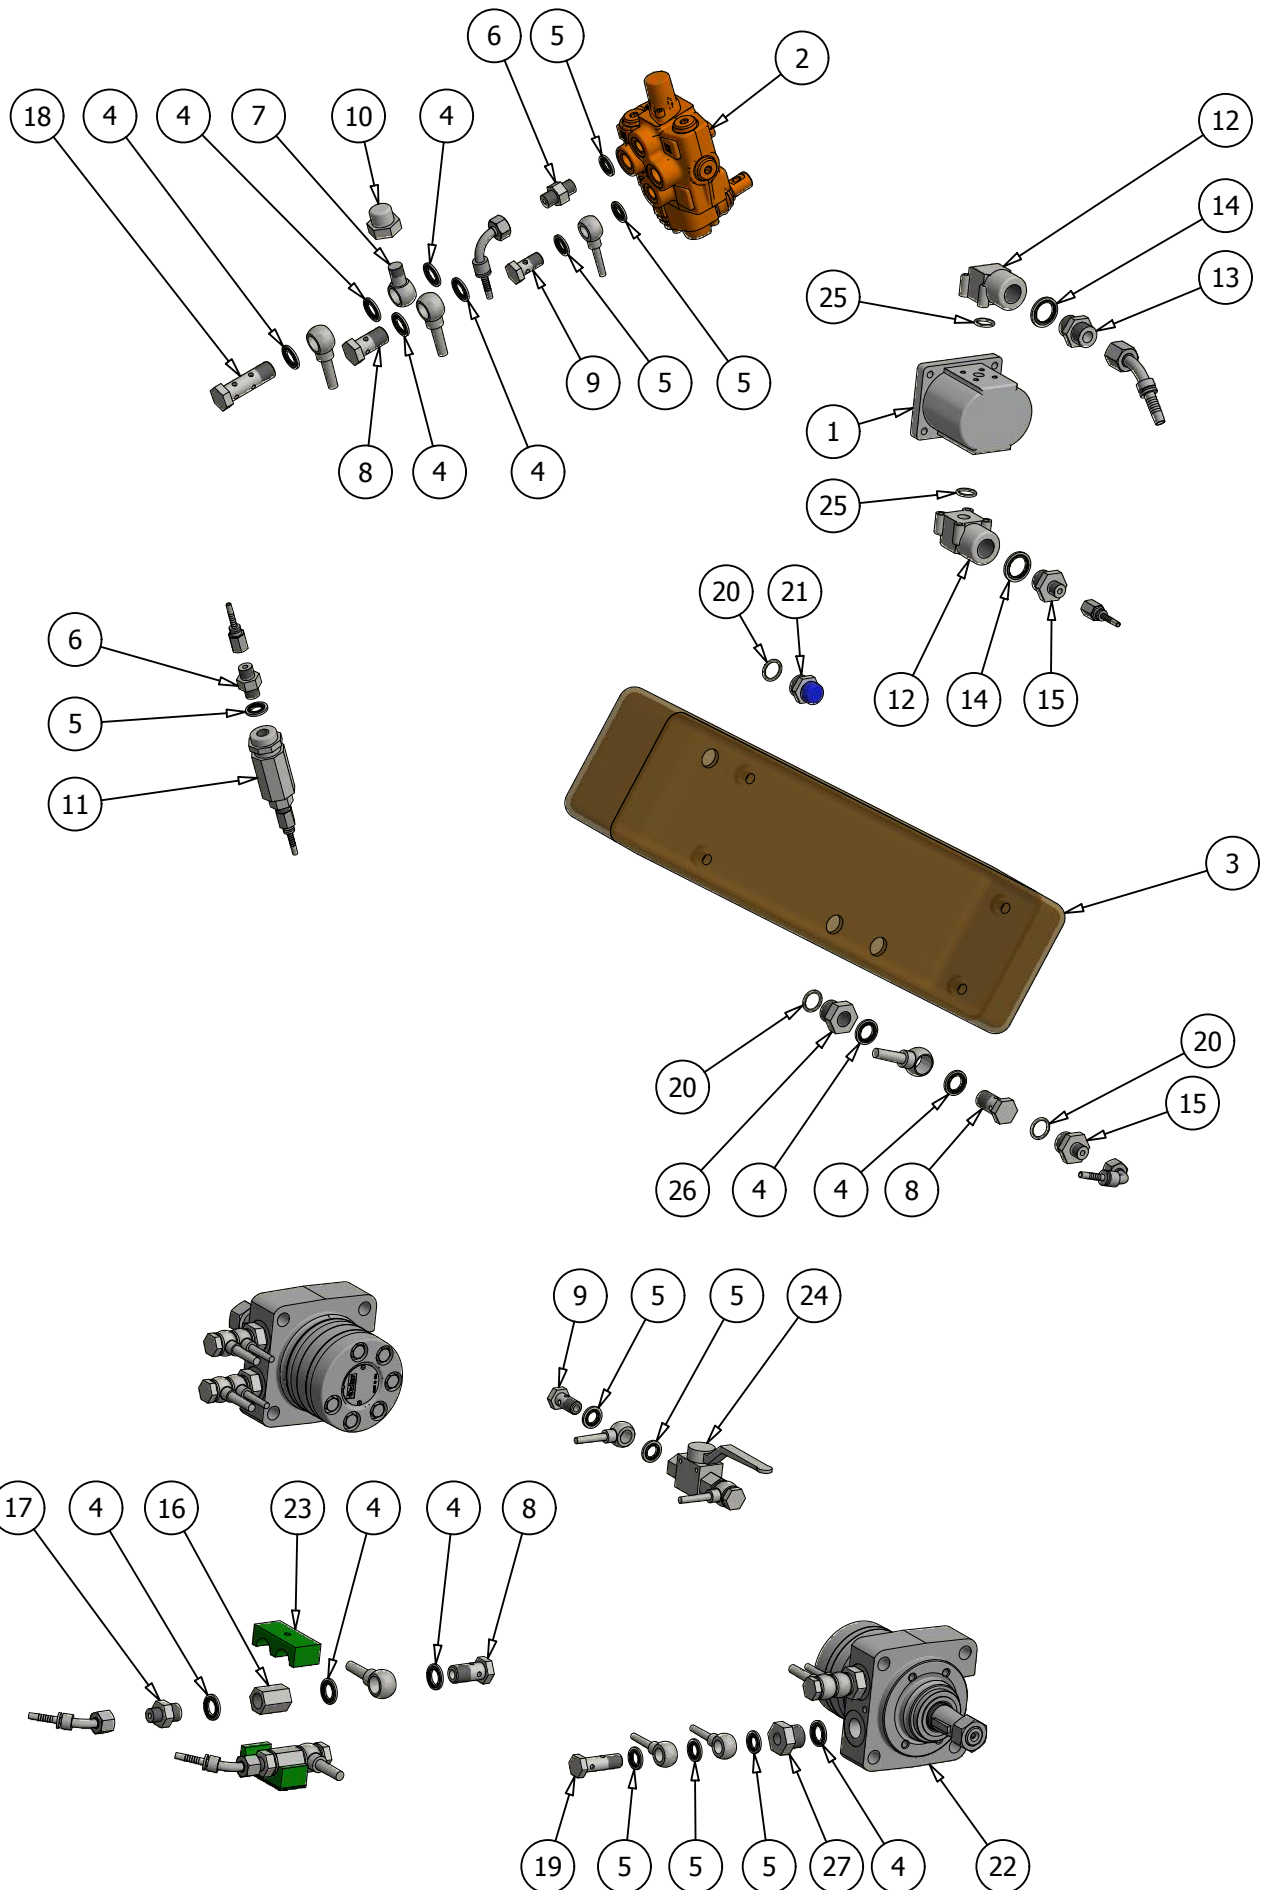

Pos.	Pcs.	Part no	Description
1	1	20022126	Hydraulic Pump
2	1	20025041	Valve
3	1	55500841	Hydraulic Tank
4	17	20024080	Bonded Seal 3/8"
5	21	20024066	Bonded Seal 1/4"
6	3	20024071	Adaptor 1/4"
7	1	20024113	Banjo Adaptor 3/8" - 1/4" Thread
8	4	20024003	Banjo Bolt 3/8"
9	3	20024068	Banjo Bolt 1/4"
10	1	60000063	Plug 1/4"
11	1	60000319	Inline Flow Valve
12	2	20024093	Flange f. HY-Pump 1/2" 90Deg.
13	1	20024016	Adapter 1/2 - 1/2 BSP
14	2	20024044	Bonded Seal 1/2"
15	2	20024072	Adaptor 1/2-1/4
16	2	60000082	Adaptor 06-3/8" Female BSP
17	2	20024073	Adaptor 3/8-1/4
18	1	20024037	Banjo Bolt Double 3/8"
19	4	20024047	Banjo Bolt 1/4" Double
20	3	60000790	O-ring B22
21	1	60000320	Bleed Screw 1/2"
22	2	20022014	Wheel motor
23	1	20024103	Green Plastic Bearing f. Brake Ø22
24	1	20024104	Ball Valve 1/4"
25	2	60000808	O-ring f. Pump Flange
26	1	20024108	Adaptor 1/2" Npt - 3/8" Bsp
27	4	20024029	Reduction 1/2" - 1/4"