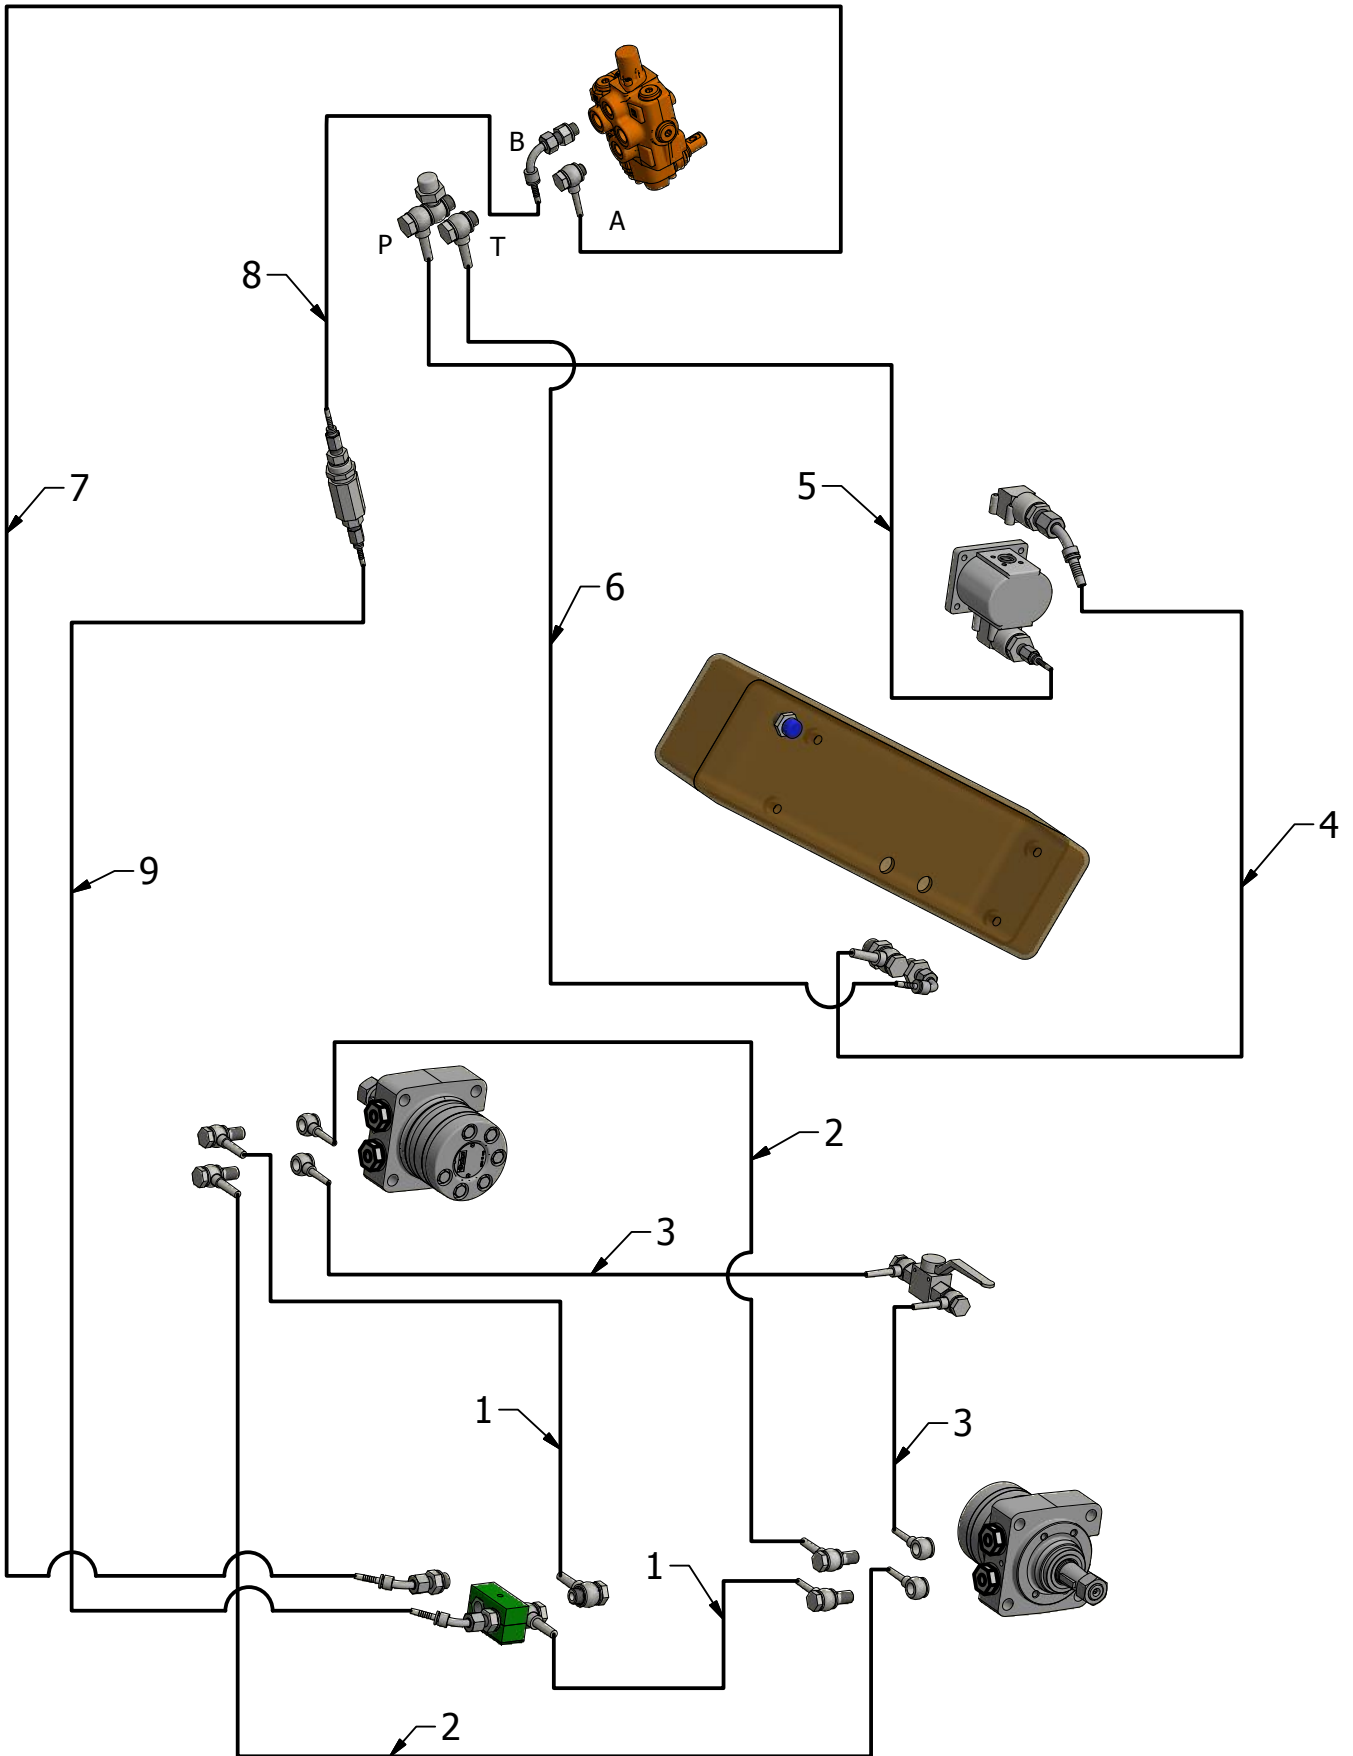

Pos.	Pcs.	Part no	Description
1	2	20023501	Hydraulic Hose 1/4" x 125
2	2	20023502	Hydraulic Hose 1/4" x 345
3	2	20023503	Hydraulic Hose 1/4" x 260
4	1	20023504	Hydraulic Hose 1/2" x 360
5	1	20023505	Hydraulic Hose 1/4" x 1550
6	1	20023506	Hydraulic Hose 1/4" x 1750
7	1	20023507	Hydraulic Hose 1/4" x 1135
8	1	20023508	Hydraulic Hose 1/4" x 140
9	1	20023509	Hydraulic Hose 1/4" x 920