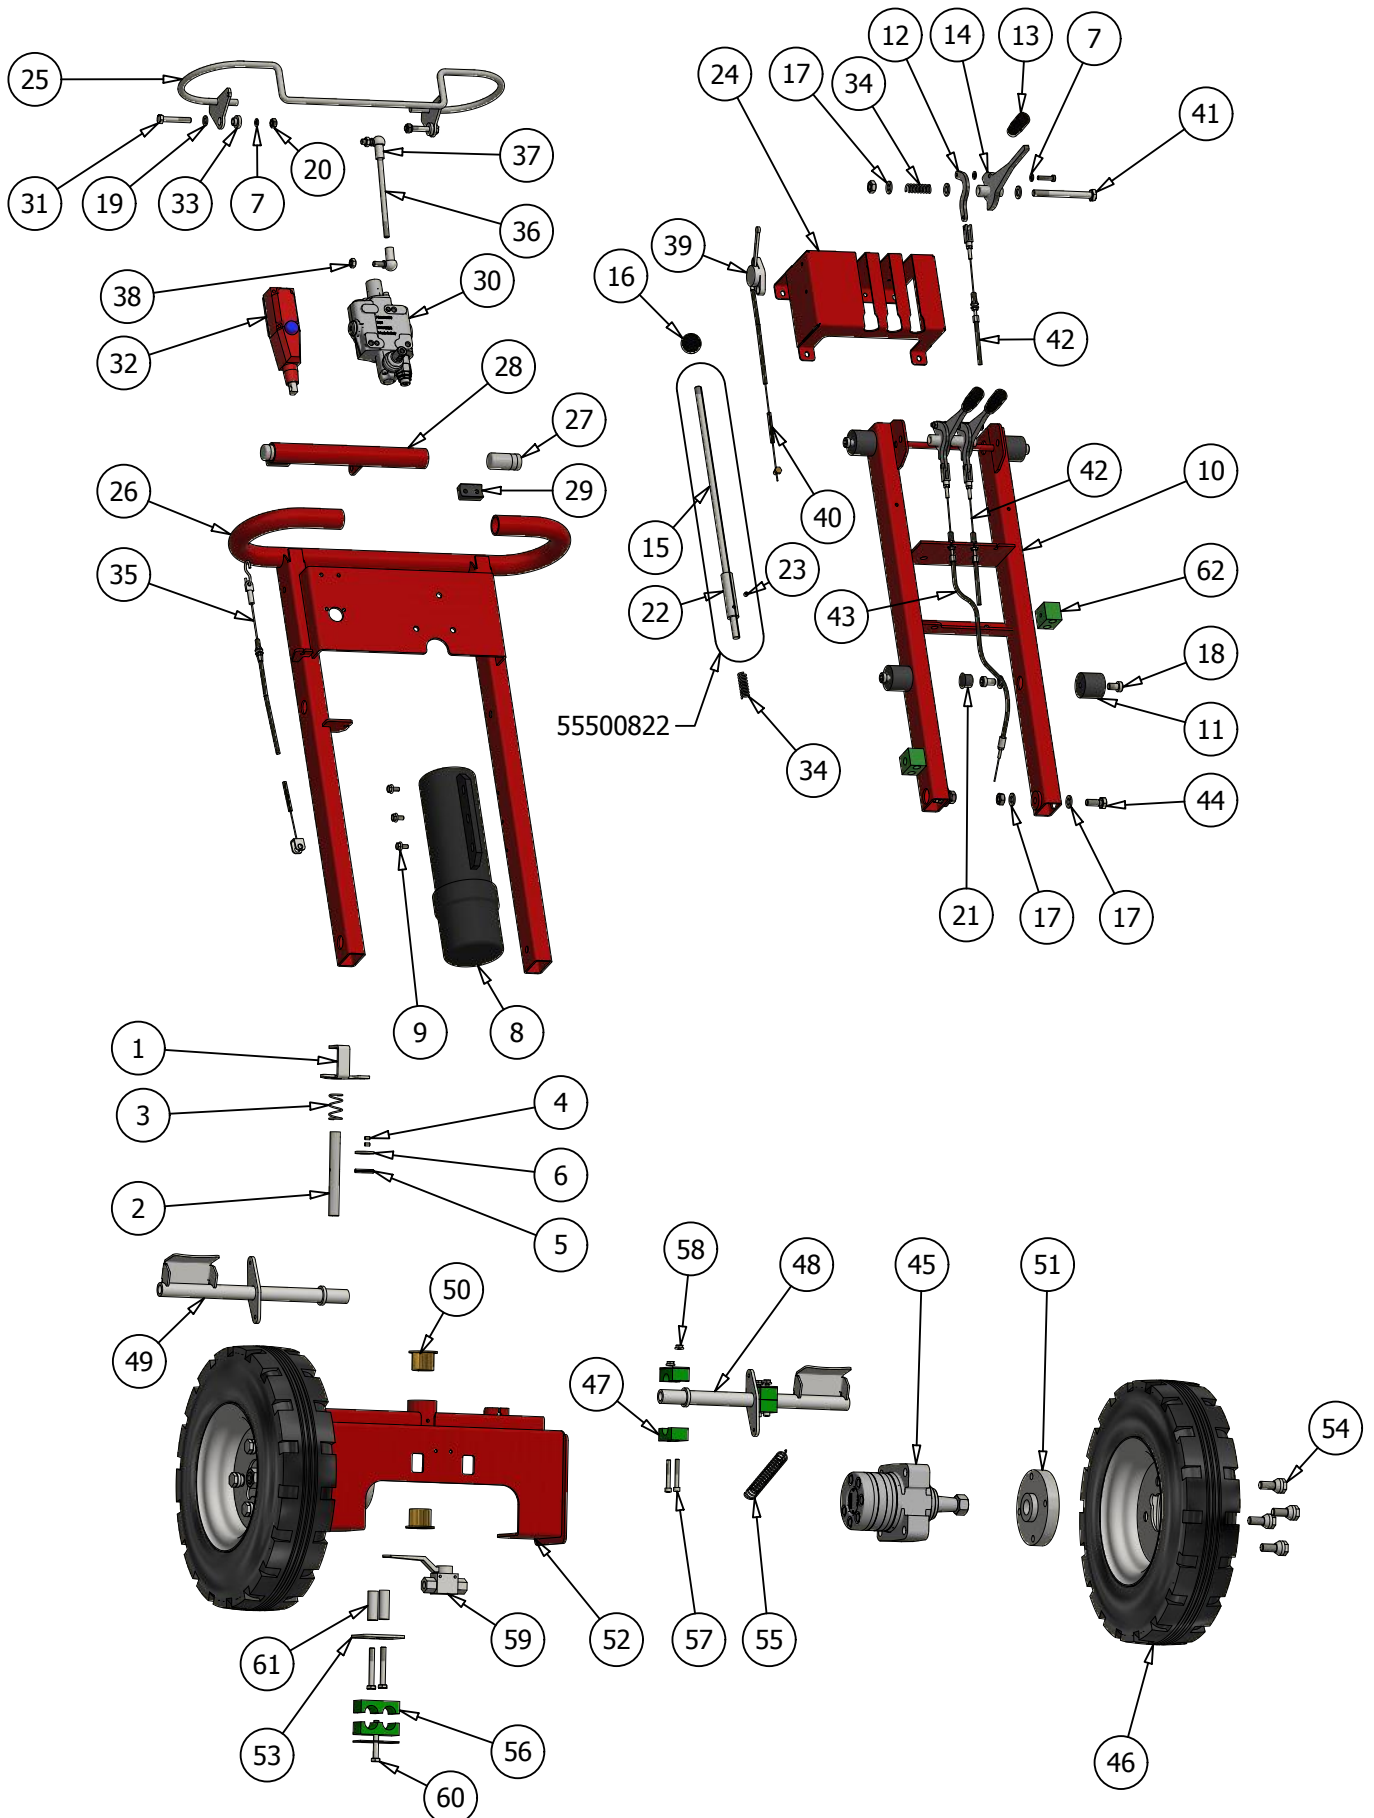

## Spare Parts List

For Product number:

| A120020 |

Version 1.2, 10-2018, English

Pos.	Pcs.	Part no	Description
1	1	44953200	Bracket f. Swing Lock
2	1	44951900	Lock pin f. swing B20+22
3	1	20070030	Spring f. Lock Pin
4	2	34605006	Set Screw M5x6
5	1	20030065	Pin Ø5x30
6	1	39163030	Washer M16
7	8	39061216	Washer M6
8	1	B110040	Manual Container
9	5	32006012	Bolt M6x12
10	1	55500218	Control Arm, Inner Part
11	4	20031019	Vibration Absorber B20
12	3	44953600	Bracket f. Cable
13	3	20030073	Plastic Grip f. Break Lever
14	3	55500063	Brake Lever
15	1	44954800	Lock Pin f. Handle
16	1	20030047	Ball Handle Ø32 M10
17	22	39102022	Washer M10
18	8	33010016	Insex Bolt M10x16
19	2	39081617	Washer M8
20	2	38000408	Nut M8
21	2	20031025	Plug Black ø25
22	1	55500821	Pin f. Adjustment
23	1	34606006	Serrated Set Screw M6X6
24	1	55500860	Cover f. Levers
25	1	55500852	Safety Bar
26	1	55500868	Control arm, outer part
27	2	55500873	Guide f. Handle - Driving
28	1	55500900	Handle - Driving
29	2	55500901	Grip for Handle - Driving
30	1	20025041	Control Valveblock B22
31	2	32008055	Bolt M8x55
32	1	20060089	Start/stop Safety Switch
33	2	55501463	Guide Bushing
34	2	20070026	Spring f. Handle Height Adjustment
35	1	20060105	Cabel f. Start Switch
36	1	55501666	Pin Between Valve and Handle - Drive
37	2	20060021	Ball Connection M8
38	2	38000208	Nut M8
39	1	20060106	Throttle Lever
40	1	20060121	Gas Cable
41	1	32510190	Bolt M10x190
42	2	20060014	Cabel f. Brake L + R
43	1	20060016	Cabel f. Lock Pin
44	2	32010025	Bolt M10x25
45	2	20022014	Wheel motor